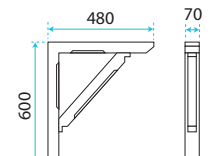

Gallows leg